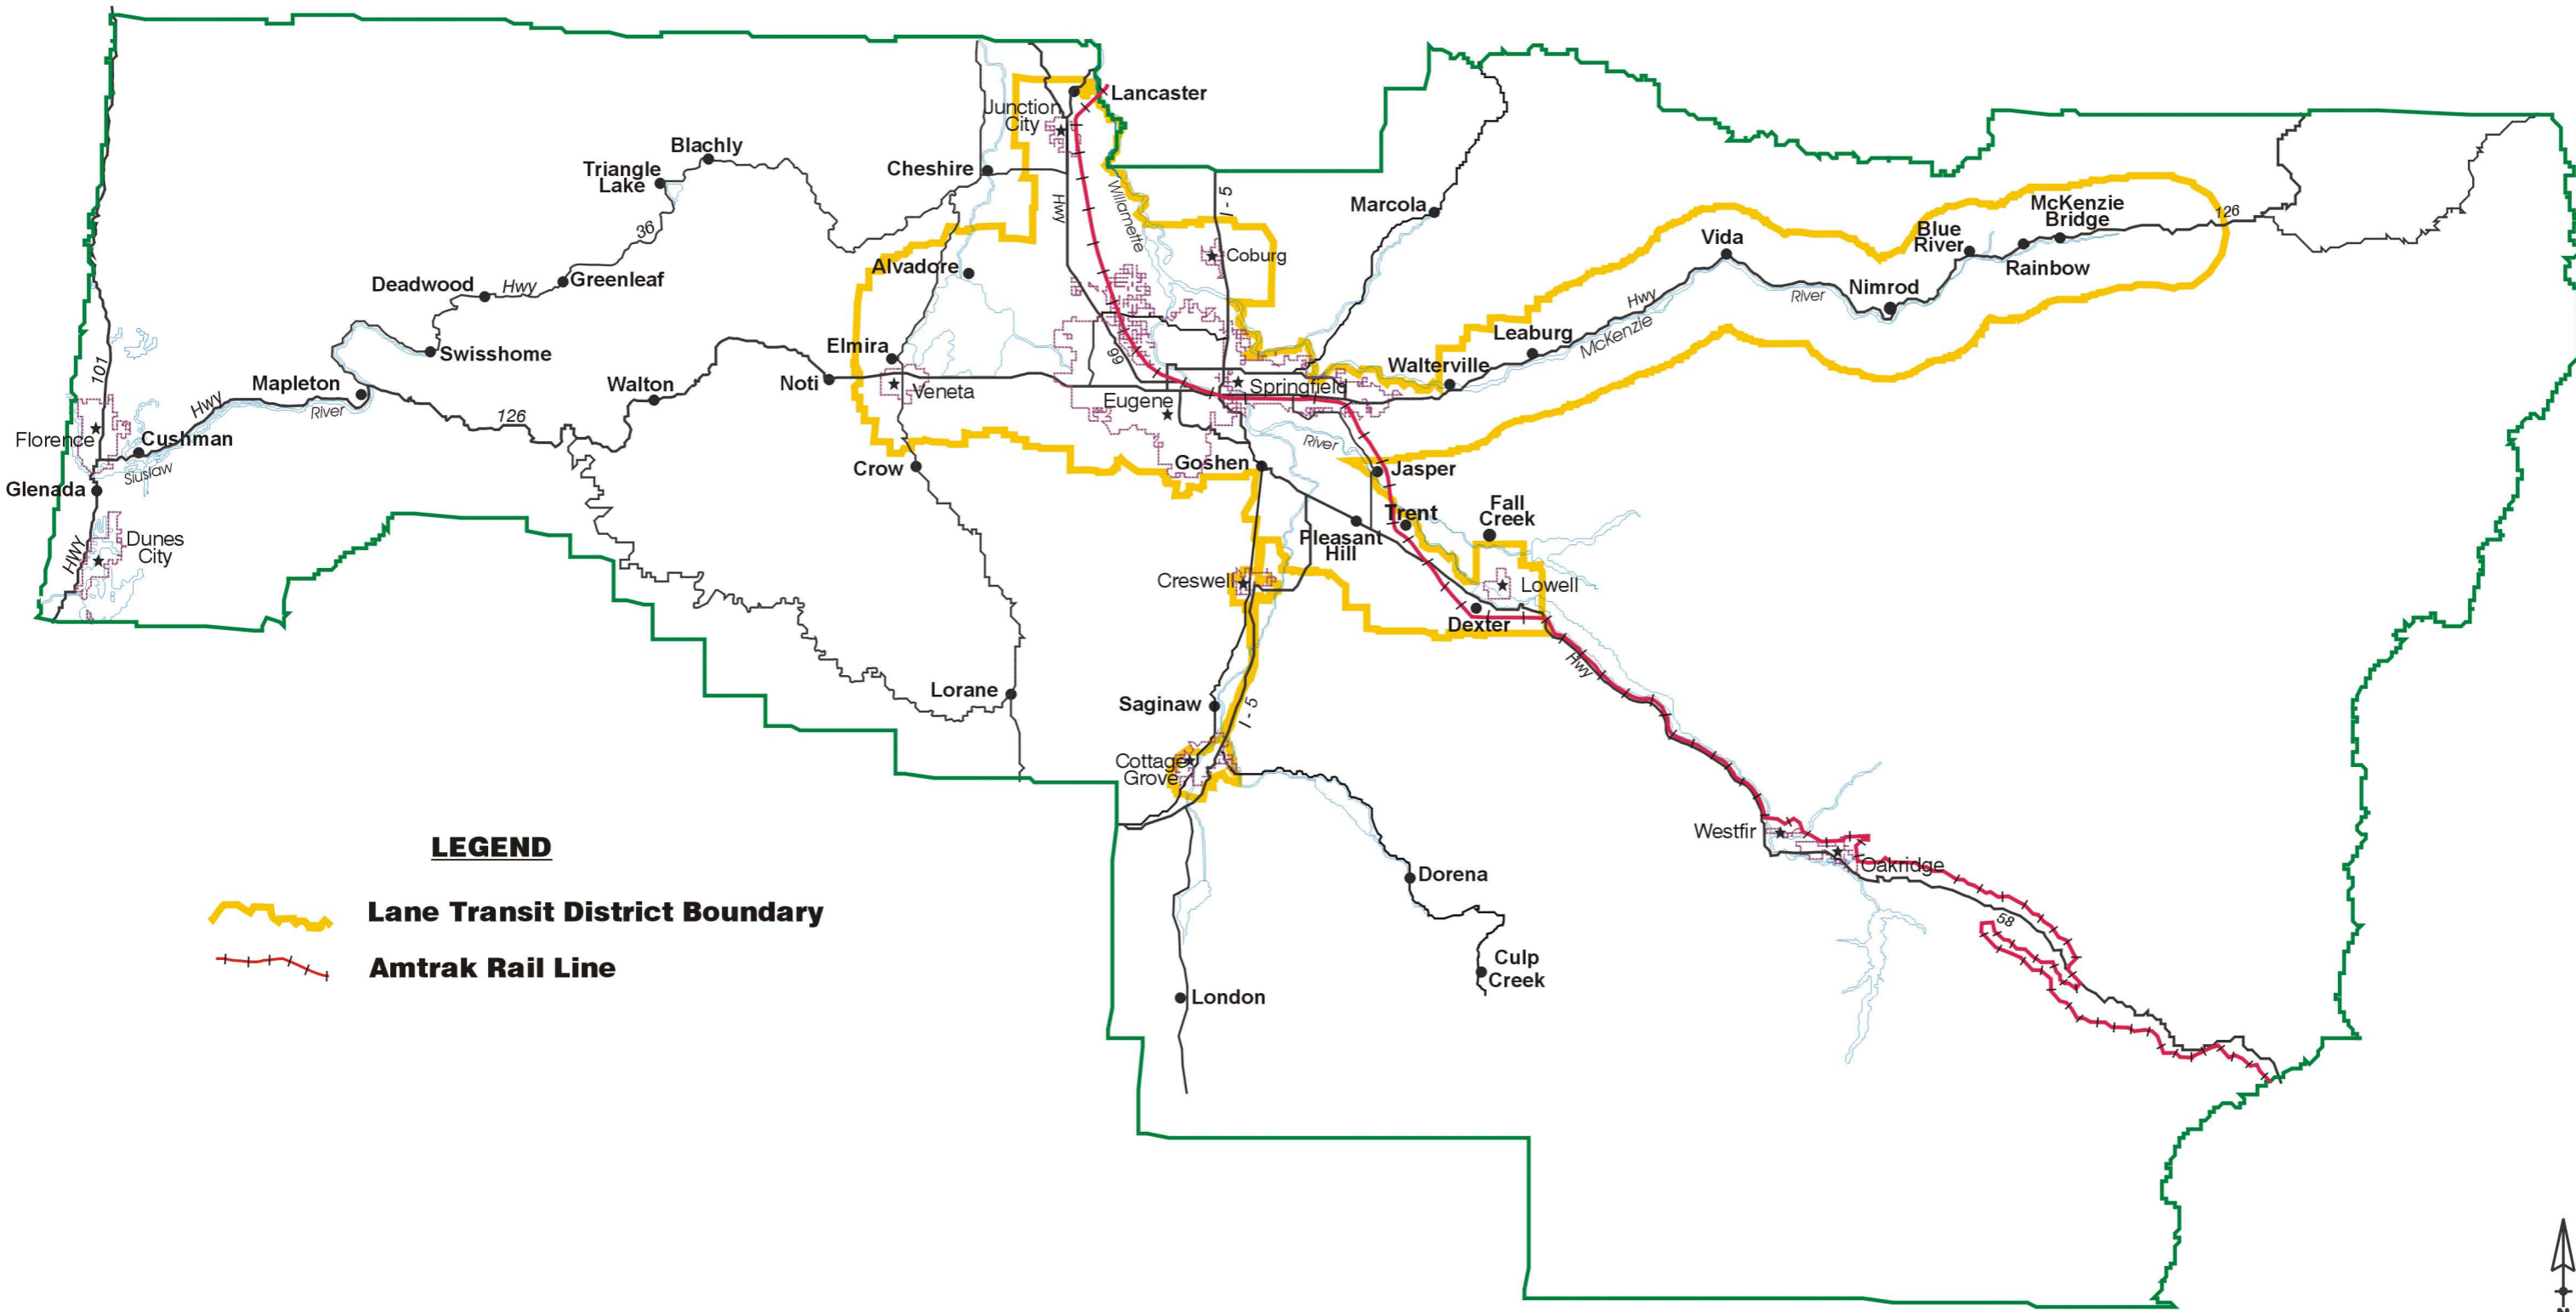

LANE TRANSIT DISTRICT (LTD) MAP 2

LEGEND

-  Lane Transit District Boundary
-  Amtrak Rail Line