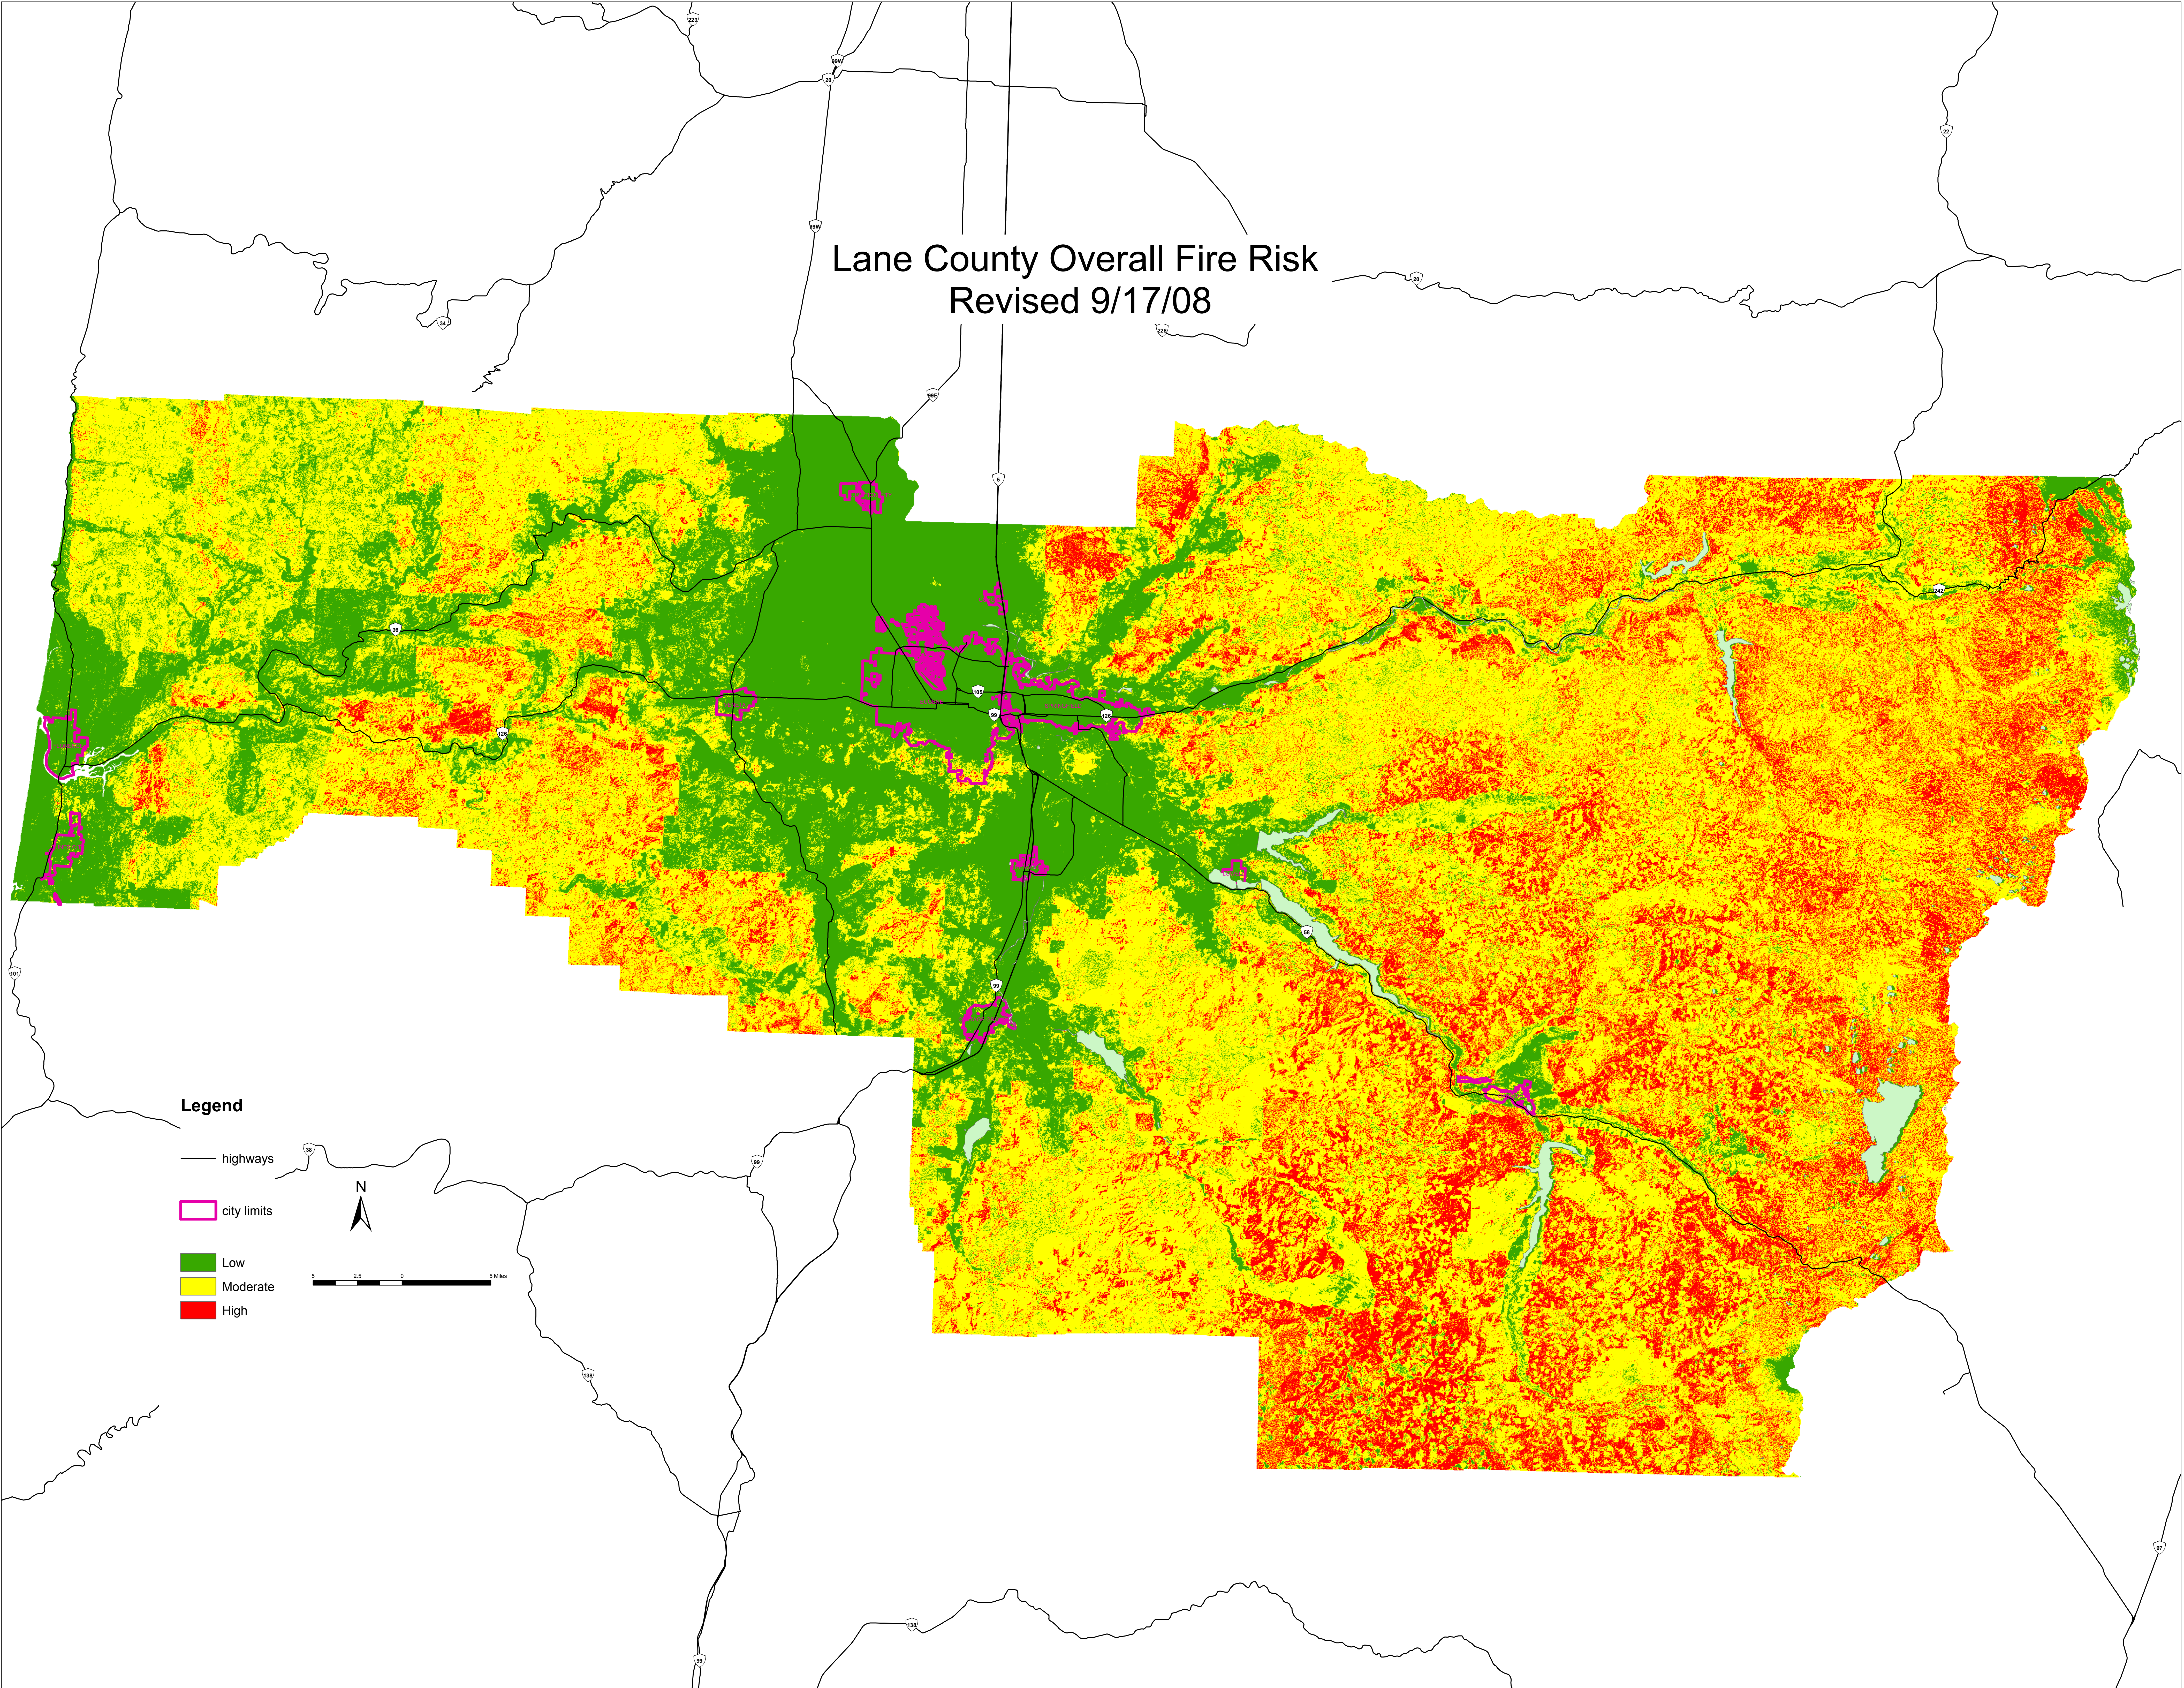

Lane County Overall Fire Risk Revised 9/17/08

Legend

- highways
- city limits
- Low
- Moderate
- High